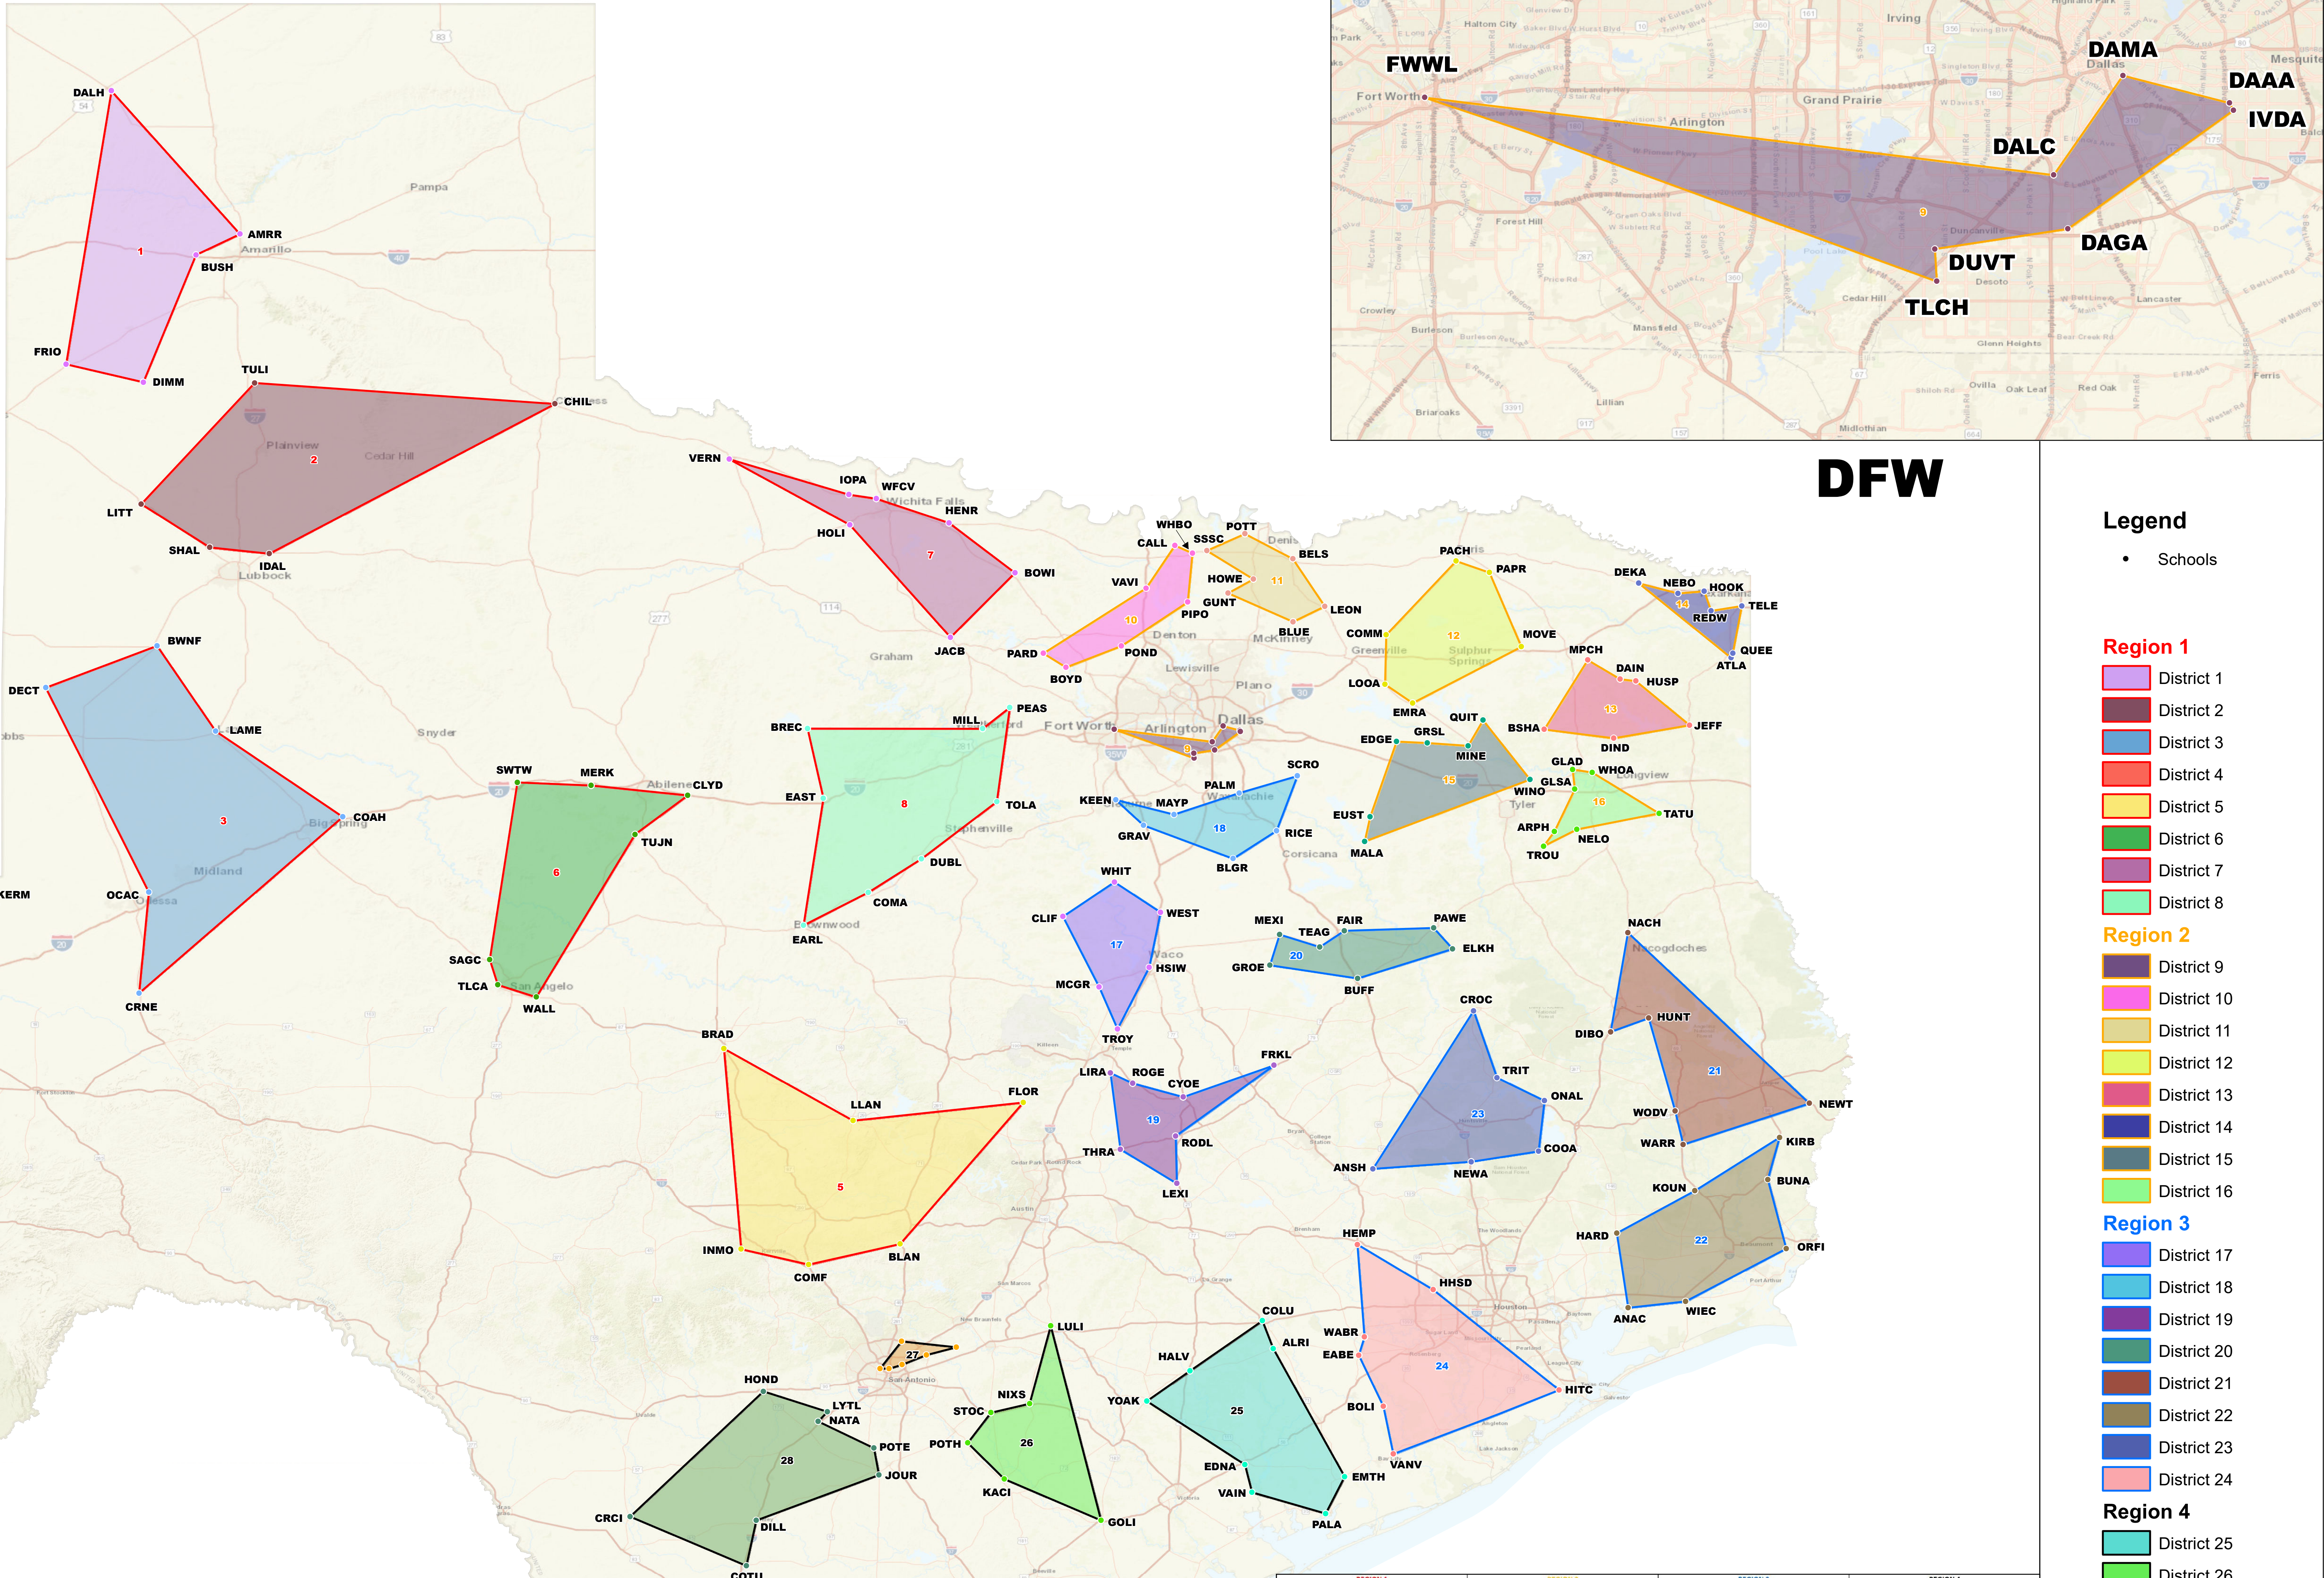

2024-25 - 3A VOLLEYBALL

DFW

Legend

- Schools

Region 1

- District 1
- District 2
- District 3
- District 4
- District 5
- District 6
- District 7
- District 8

Region 2

- District 9
- District 10
- District 11
- District 12
- District 13
- District 14
- District 15
- District 16

Region 3

- District 17
- District 18
- District 19
- District 20
- District 21
- District 22
- District 23
- District 24

Region 4

- District 25
- District 26
- District 27
- District 28
- District 29
- District 30
- District 31
- District 32

SAN ANTONIO

THE VALLEY

DIST	SCHOOL	REGION	DIST	SCHOOL	REGION	DIST	SCHOOL	REGION
1	AMRR	Region 1	17	WHIT	Region 3	25	COLU	Region 4
2	BUSH	Region 1	18	WEST	Region 3	26	ALRI	Region 4
3	FRIO	Region 1	19	WEST	Region 3	27	WARR	Region 4
4	AMRR	Region 1	20	WEST	Region 3	28	WARR	Region 4
5	AMRR	Region 1	21	WEST	Region 3	29	WARR	Region 4
6	AMRR	Region 1	22	WEST	Region 3	30	WARR	Region 4
7	AMRR	Region 1	23	WEST	Region 3	31	WARR	Region 4
8	AMRR	Region 1	24	WEST	Region 3	32	WARR	Region 4
9	AMRR	Region 1	25	WEST	Region 3			
10	AMRR	Region 1	26	WEST	Region 3			
11	AMRR	Region 1	27	WEST	Region 3			
12	AMRR	Region 1	28	WEST	Region 3			
13	AMRR	Region 1	29	WEST	Region 3			
14	AMRR	Region 1	30	WEST	Region 3			
15	AMRR	Region 1	31	WEST	Region 3			
16	AMRR	Region 1	32	WEST	Region 3			

Mapping and GIS Services provided by:
QUIDDITY ENGINEERING
 www.quiddity.com