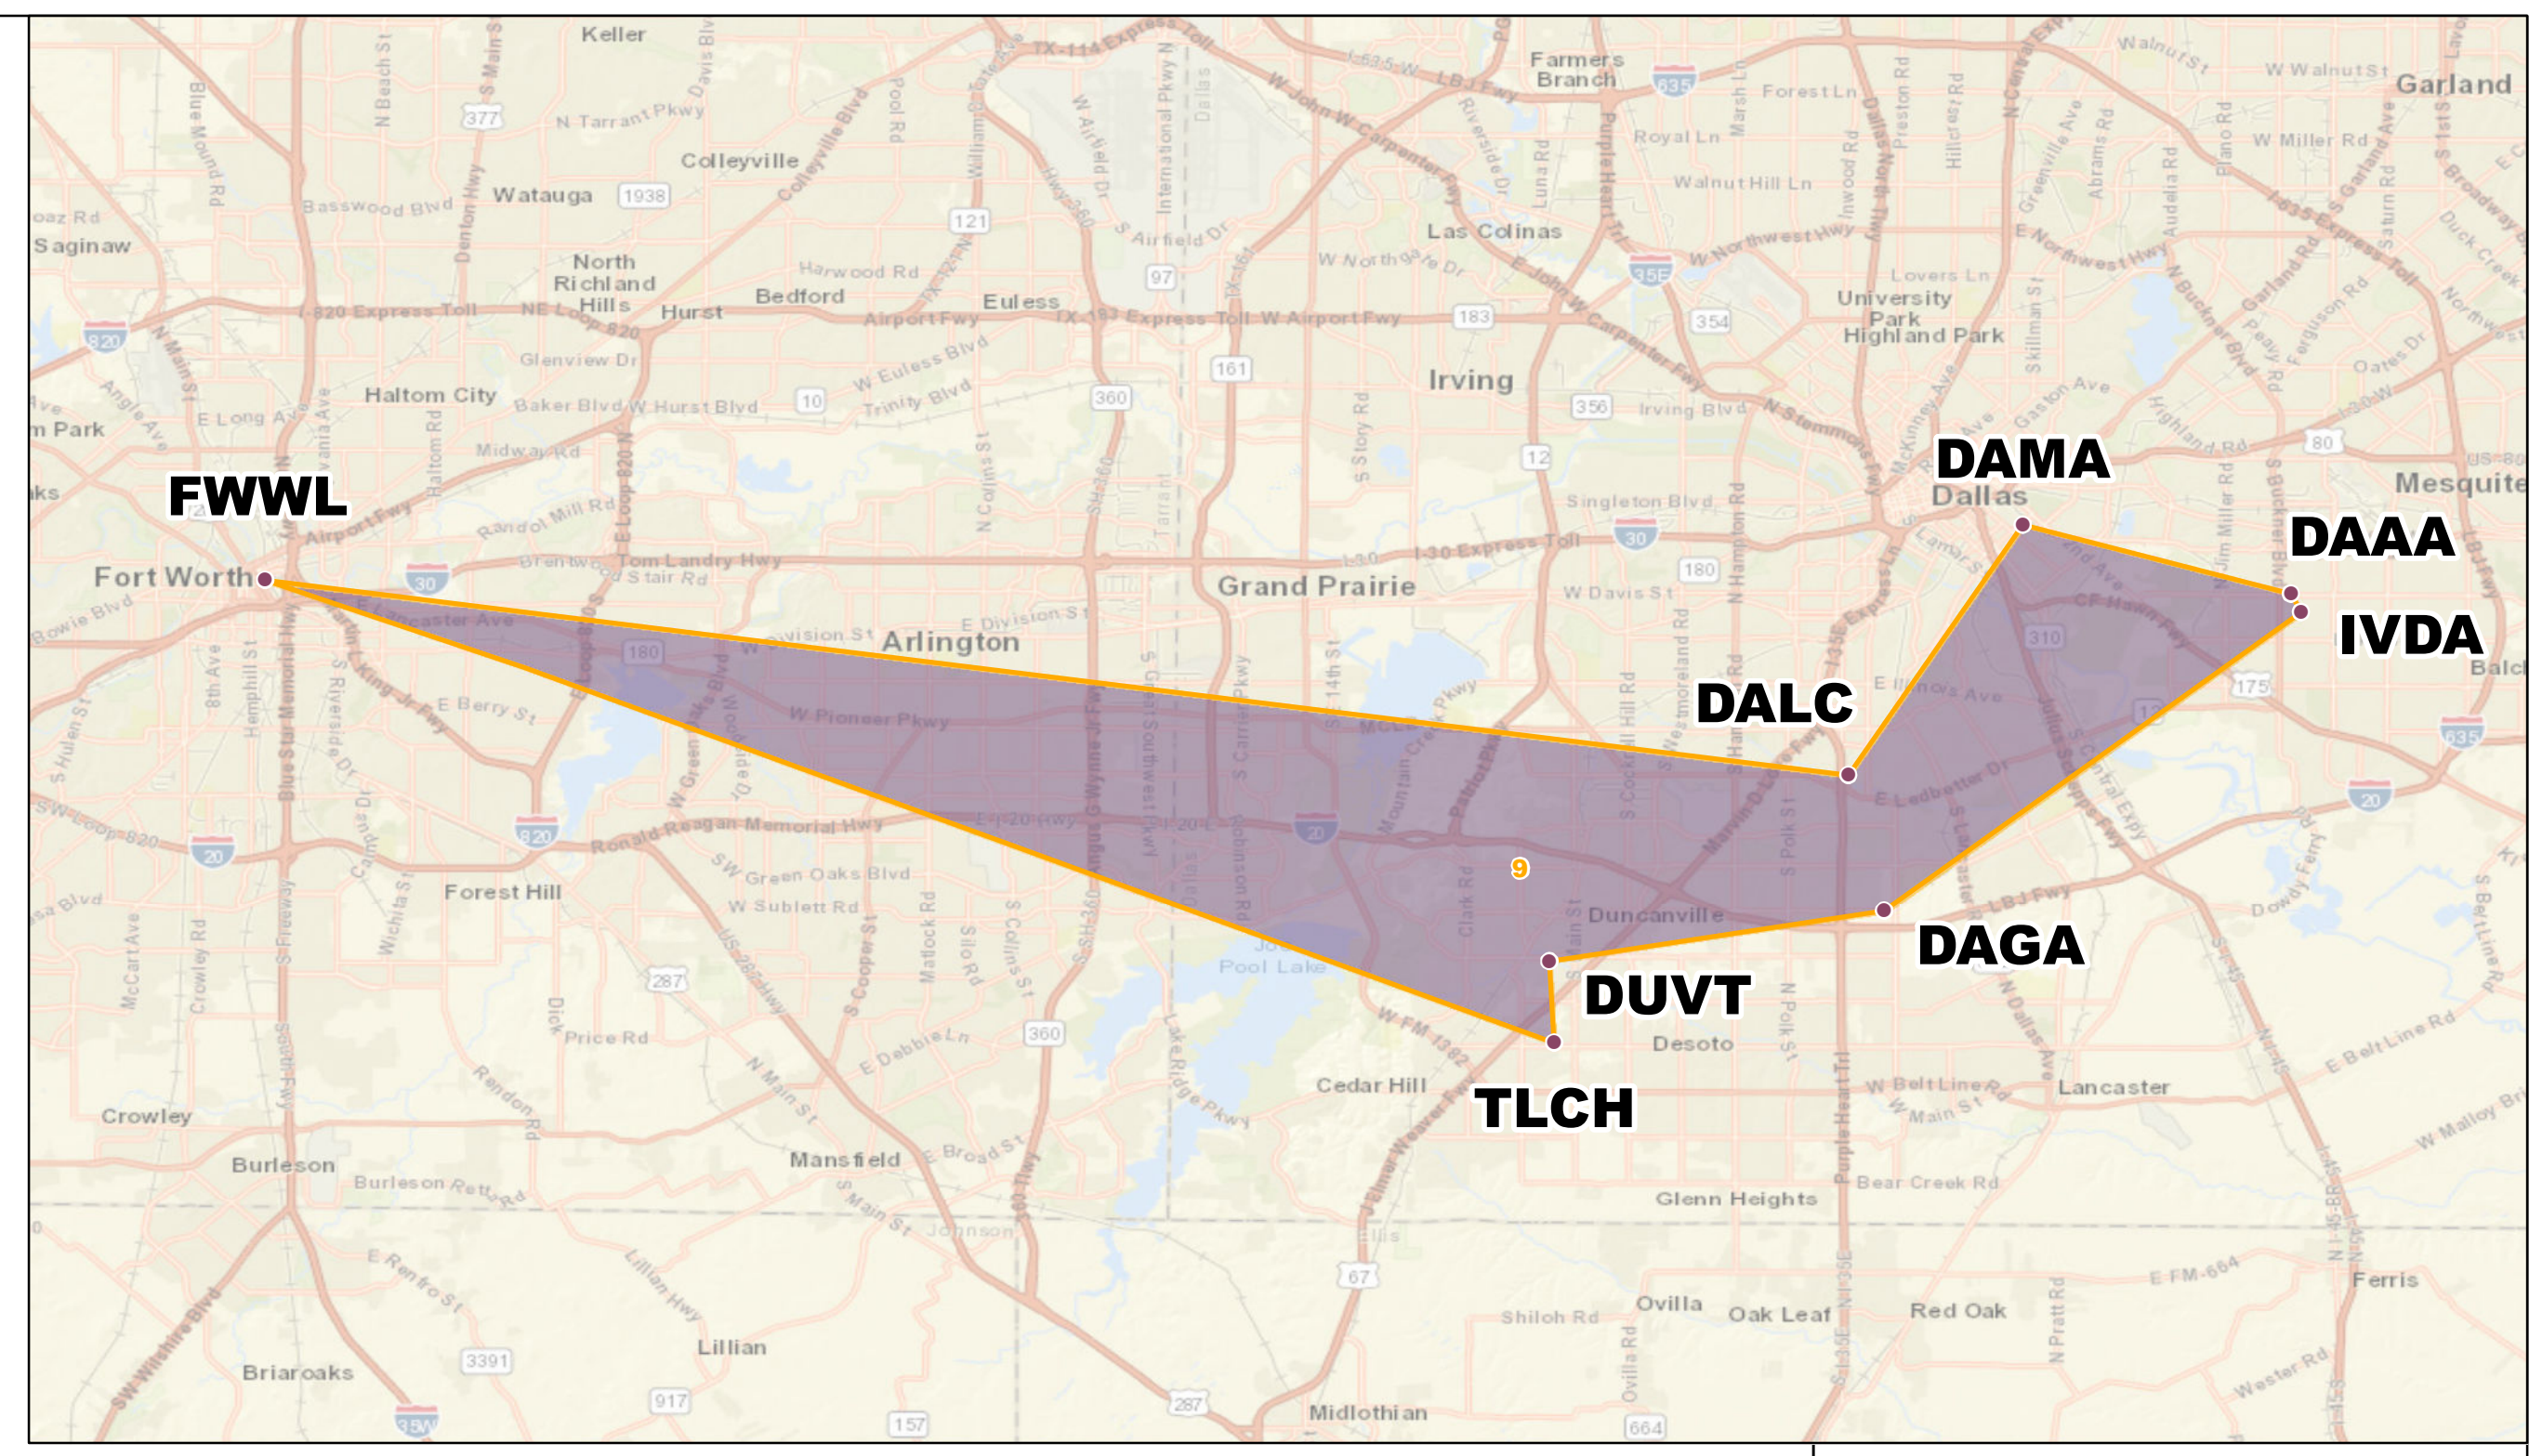

2024-25 - 3A VOLLEYBALL

DFW

Legend

- Schools

Region 1

- District 1
- District 2
- District 3
- District 4
- District 5
- District 6
- District 7
- District 8

Region 2

- District 9
- District 10
- District 11
- District 12
- District 13
- District 14
- District 15
- District 16

Region 3

- District 17
- District 18
- District 19
- District 20
- District 21
- District 22
- District 23
- District 24

Region 4

- District 25
- District 26
- District 27
- District 28
- District 29
- District 30
- District 31
- District 32

SAN ANTONIO

THE VALLEY

DIST	SCHOOL	REGION	DIST	SCHOOL	REGION	DIST	SCHOOL	REGION
1	AMRR	Region 1	17	WHIT	Region 3	25	COLU	Region 4
2	BUSH	Region 1	18	WEST	Region 3	26	ALRI	Region 4
3	FRIO	Region 1	19	WEST	Region 3	27	WARR	Region 4
4	AMRR	Region 1	20	WEST	Region 3	28	WARR	Region 4
5	AMRR	Region 1	21	WEST	Region 3	29	WARR	Region 4
6	AMRR	Region 1	22	WEST	Region 3	30	WARR	Region 4
7	AMRR	Region 1	23	WEST	Region 3	31	WARR	Region 4
8	AMRR	Region 1	24	WEST	Region 3	32	WARR	Region 4
9	AMRR	Region 1	25	WEST	Region 3			
10	AMRR	Region 1	26	WEST	Region 3			
11	AMRR	Region 1	27	WEST	Region 3			
12	AMRR	Region 1	28	WEST	Region 3			
13	AMRR	Region 1	29	WEST	Region 3			
14	AMRR	Region 1	30	WEST	Region 3			
15	AMRR	Region 1	31	WEST	Region 3			
16	AMRR	Region 1	32	WEST	Region 3			