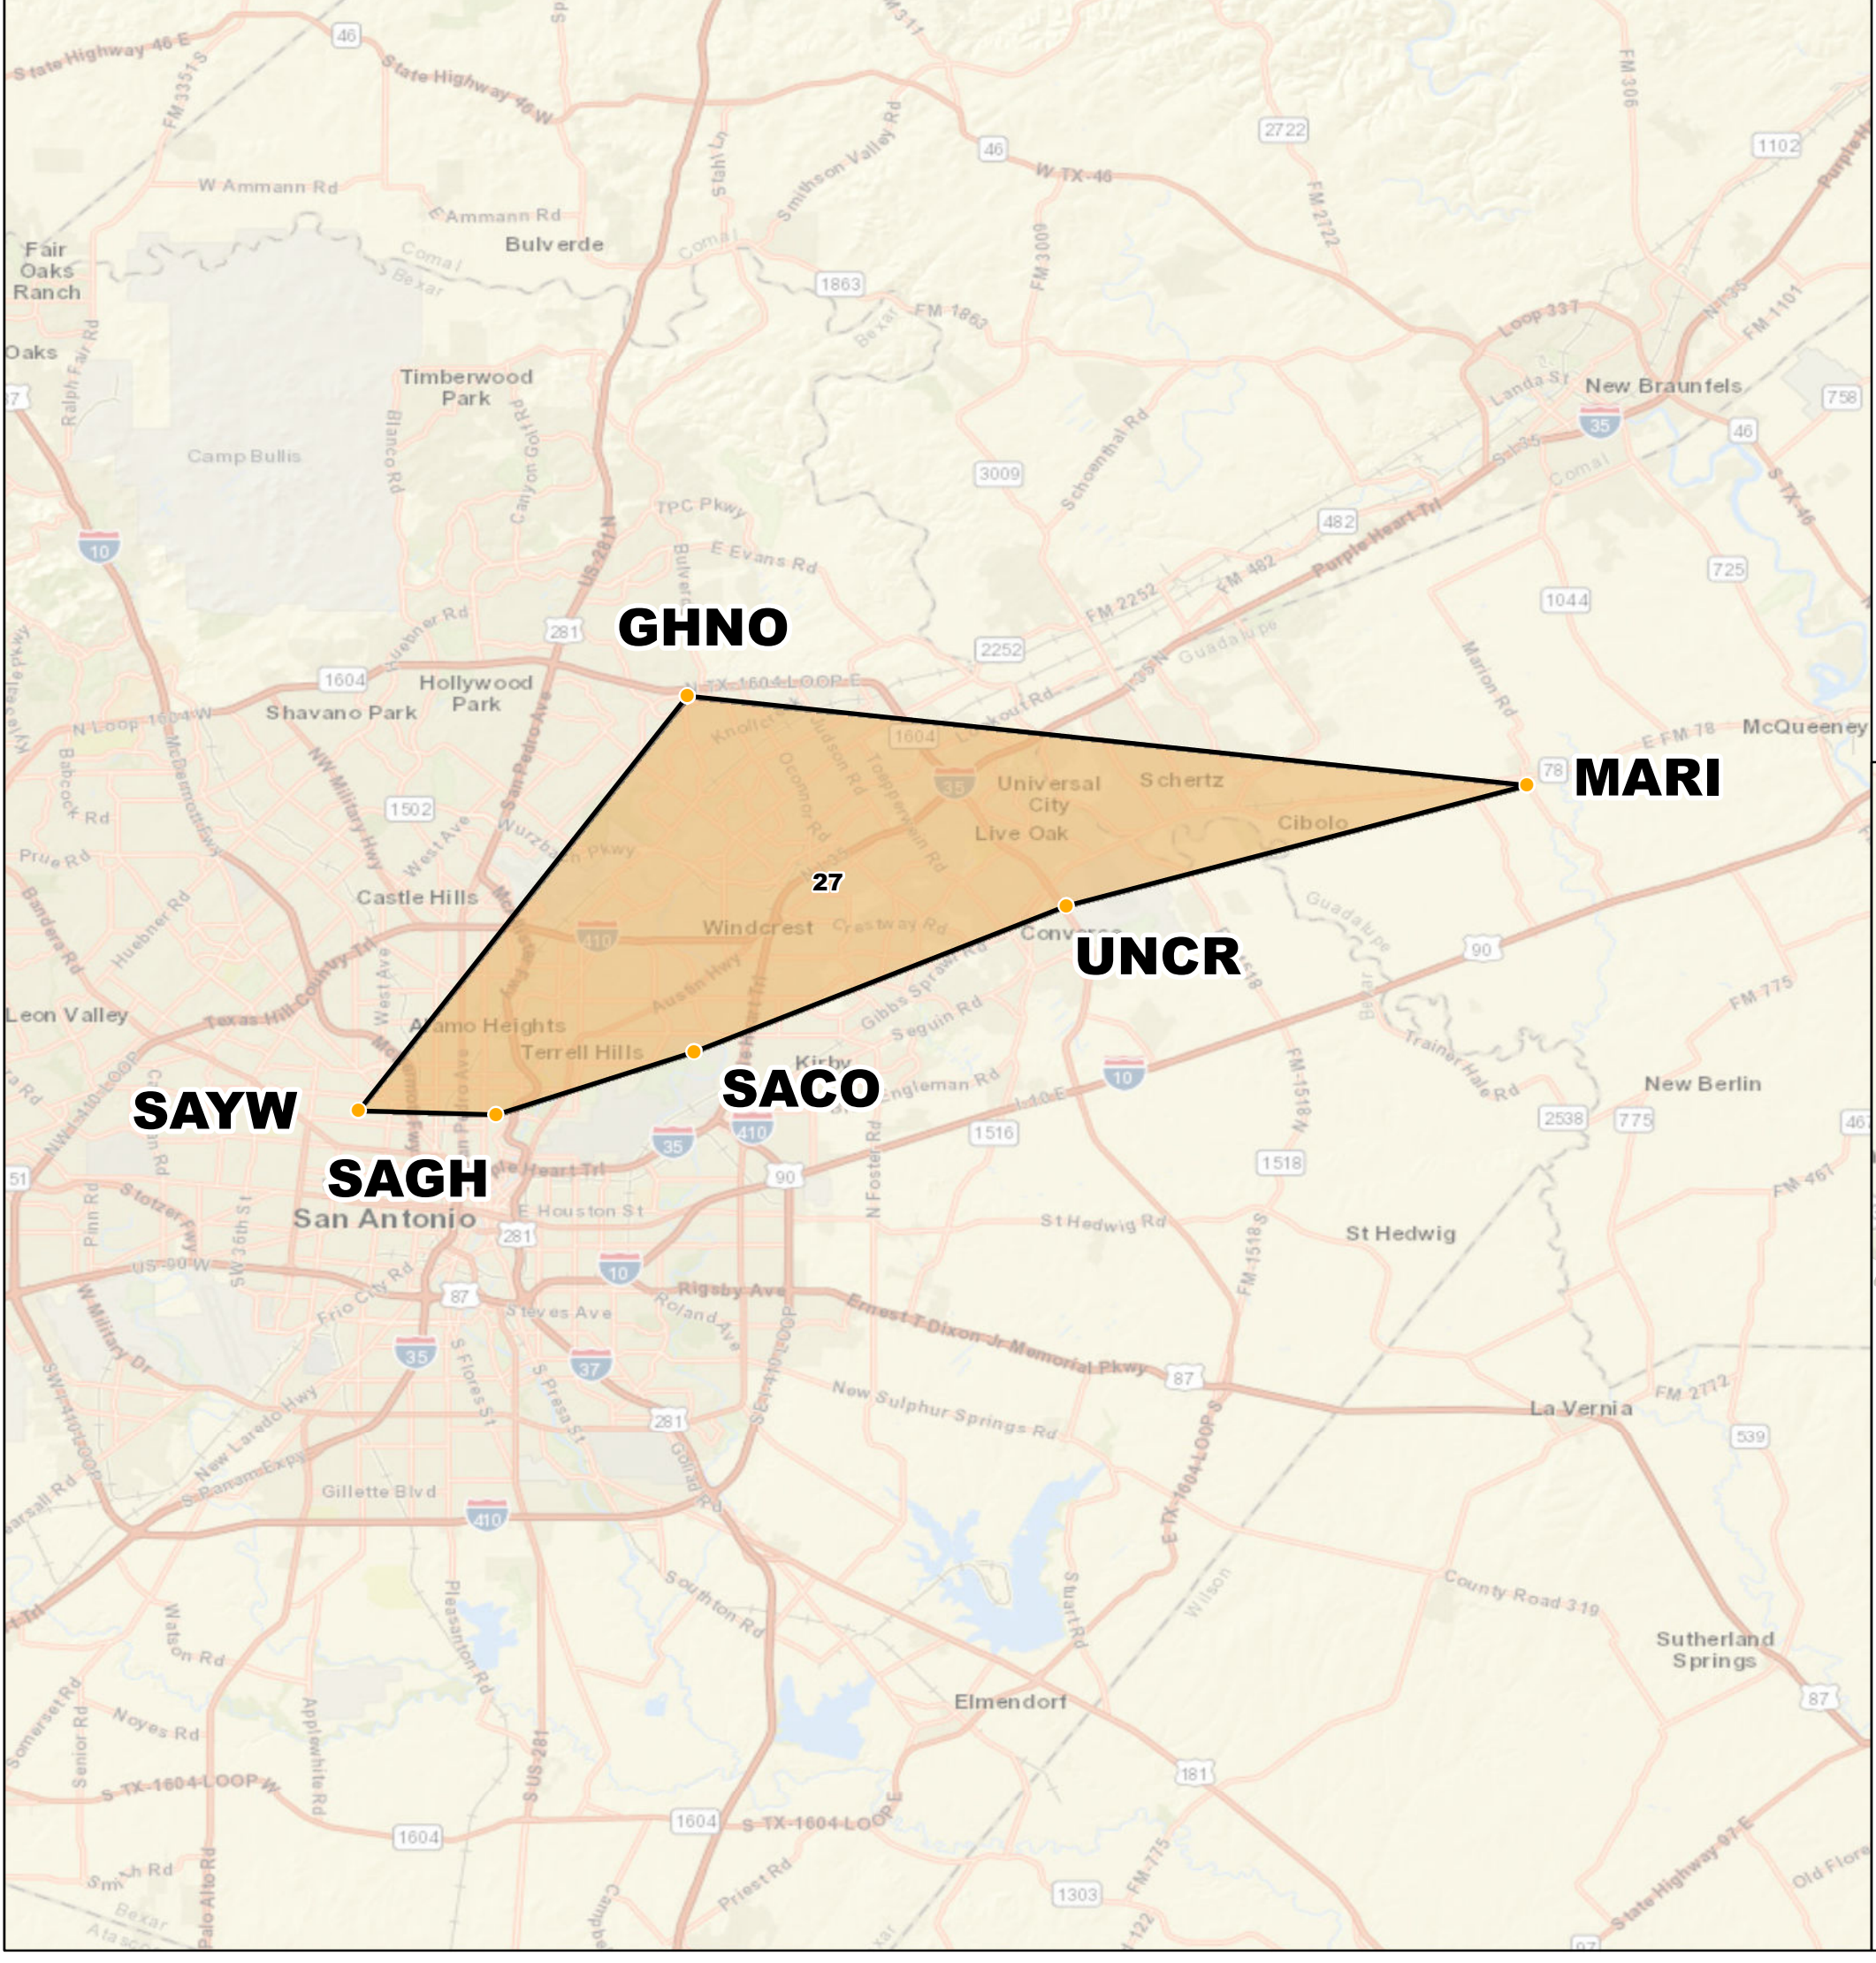

2024-25 - 3A VOLLEYBALL

DFW

Legend

- Schools

Region 1

- District 1
- District 2
- District 3
- District 4
- District 5
- District 6
- District 7
- District 8

Region 2

- District 9
- District 10
- District 11
- District 12
- District 13
- District 14
- District 15
- District 16

Region 3

- District 17
- District 18
- District 19
- District 20
- District 21
- District 22
- District 23
- District 24

Region 4

- District 25
- District 26
- District 27
- District 28
- District 29
- District 30
- District 31
- District 32

SAN ANTONIO

THE VALLEY

DIST	SCHOOL	REGION	DIST	SCHOOL	REGION	DIST	SCHOOL	REGION
1	AMRR	Region 1	17	WHIT	Region 3	25	COLU	Region 4
2	BUSH	Region 1	18	WEST	Region 3	26	ALRI	Region 4
3	FRIO	Region 1	19	WEST	Region 3	27	WARR	Region 4
4	AMRR	Region 1	20	WEST	Region 3	28	WARR	Region 4
5	AMRR	Region 1	21	WEST	Region 3	29	WARR	Region 4
6	AMRR	Region 1	22	WEST	Region 3	30	WARR	Region 4
7	AMRR	Region 1	23	WEST	Region 3	31	WARR	Region 4
8	AMRR	Region 1	24	WEST	Region 3	32	WARR	Region 4
9	AMRR	Region 1	25	WEST	Region 3			
10	AMRR	Region 1	26	WEST	Region 3			
11	AMRR	Region 1	27	WEST	Region 3			
12	AMRR	Region 1	28	WEST	Region 3			
13	AMRR	Region 1	29	WEST	Region 3			
14	AMRR	Region 1	30	WEST	Region 3			
15	AMRR	Region 1	31	WEST	Region 3			
16	AMRR	Region 1	32	WEST	Region 3			