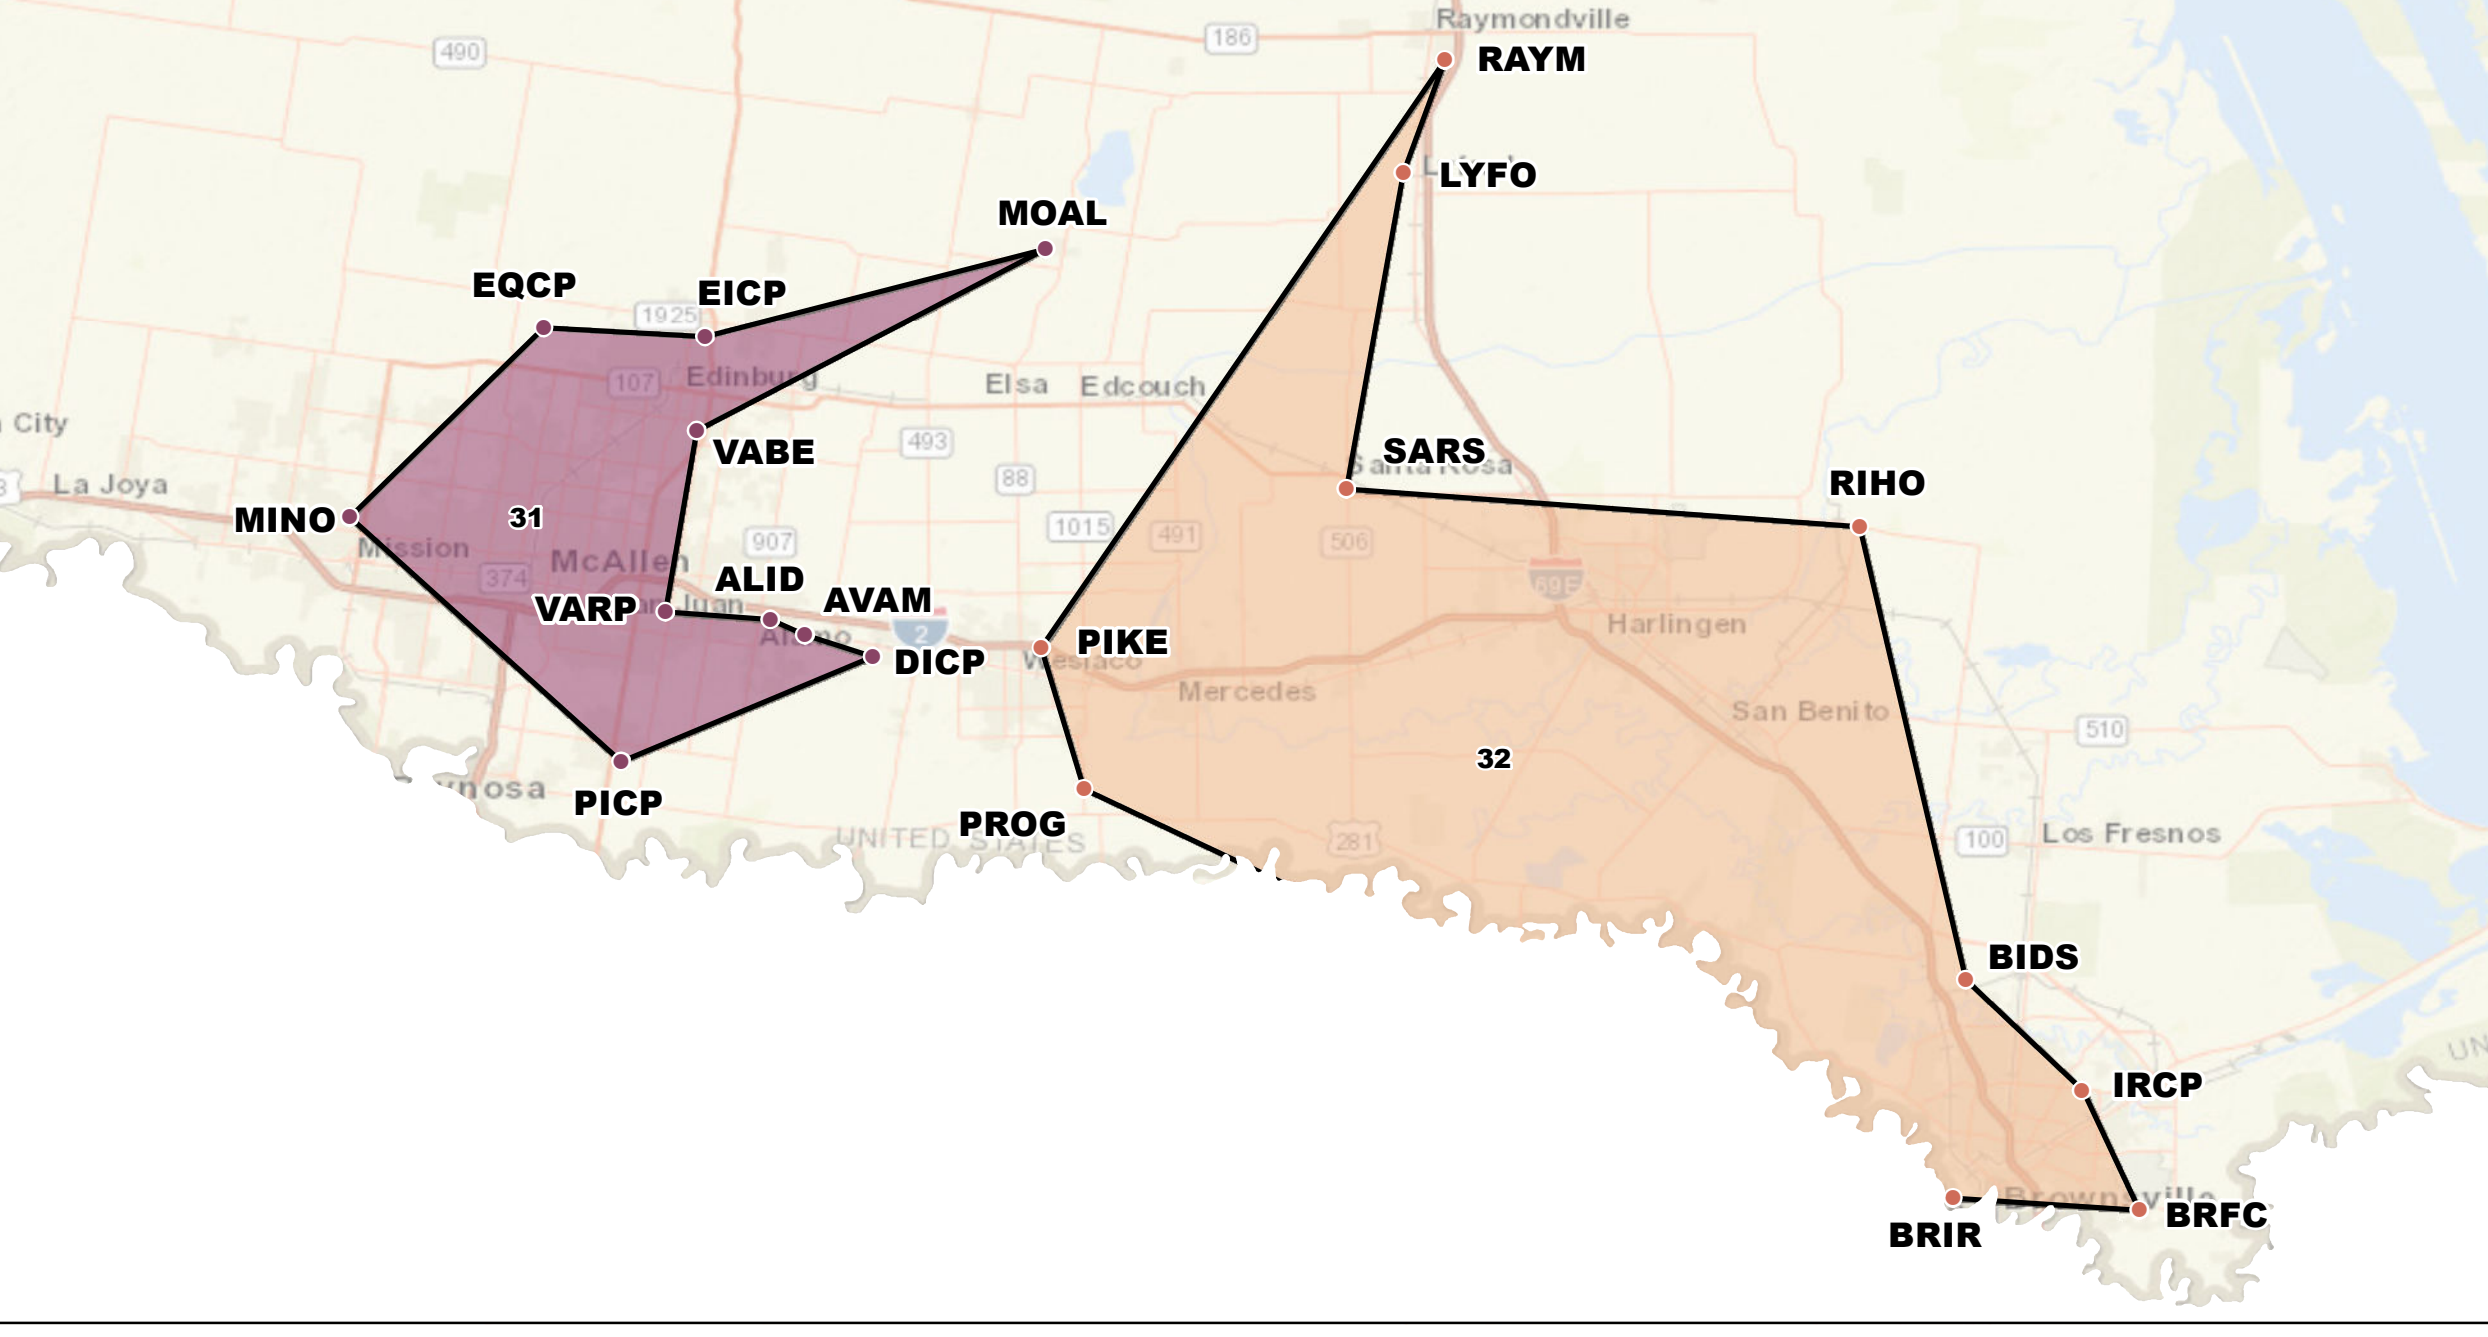

2024-25 - 3A VOLLEYBALL

DFW

Legend

- Schools

Region 1

- District 1
- District 2
- District 3
- District 4
- District 5
- District 6
- District 7
- District 8

Region 2

- District 9
- District 10
- District 11
- District 12
- District 13
- District 14
- District 15
- District 16

Region 3

- District 17
- District 18
- District 19
- District 20
- District 21
- District 22
- District 23
- District 24

Region 4

- District 25
- District 26
- District 27
- District 28
- District 29
- District 30
- District 31
- District 32

SAN ANTONIO

THE VALLEY

DIST	SCHOOL	REGION	DIST	SCHOOL	REGION	DIST	SCHOOL	REGION
1	AMRR	Region 1	17	WHIT	Region 3	25	COLU	Region 4
2	BUSH	Region 1	18	WEST	Region 3	26	ALRI	Region 4
3	FRIO	Region 1	19	WEST	Region 3	27	WARR	Region 4
4	AMRR	Region 1	20	WEST	Region 3	28	WARR	Region 4
5	AMRR	Region 1	21	WEST	Region 3	29	WARR	Region 4
6	AMRR	Region 1	22	WEST	Region 3	30	WARR	Region 4
7	AMRR	Region 1	23	WEST	Region 3	31	WARR	Region 4
8	AMRR	Region 1	24	WEST	Region 3	32	WARR	Region 4
9	AMRR	Region 1	25	WEST	Region 3			
10	AMRR	Region 1	26	WEST	Region 3			
11	AMRR	Region 1	27	WEST	Region 3			
12	AMRR	Region 1	28	WEST	Region 3			
13	AMRR	Region 1	29	WEST	Region 3			
14	AMRR	Region 1	30	WEST	Region 3			
15	AMRR	Region 1	31	WEST	Region 3			
16	AMRR	Region 1	32	WEST	Region 3			