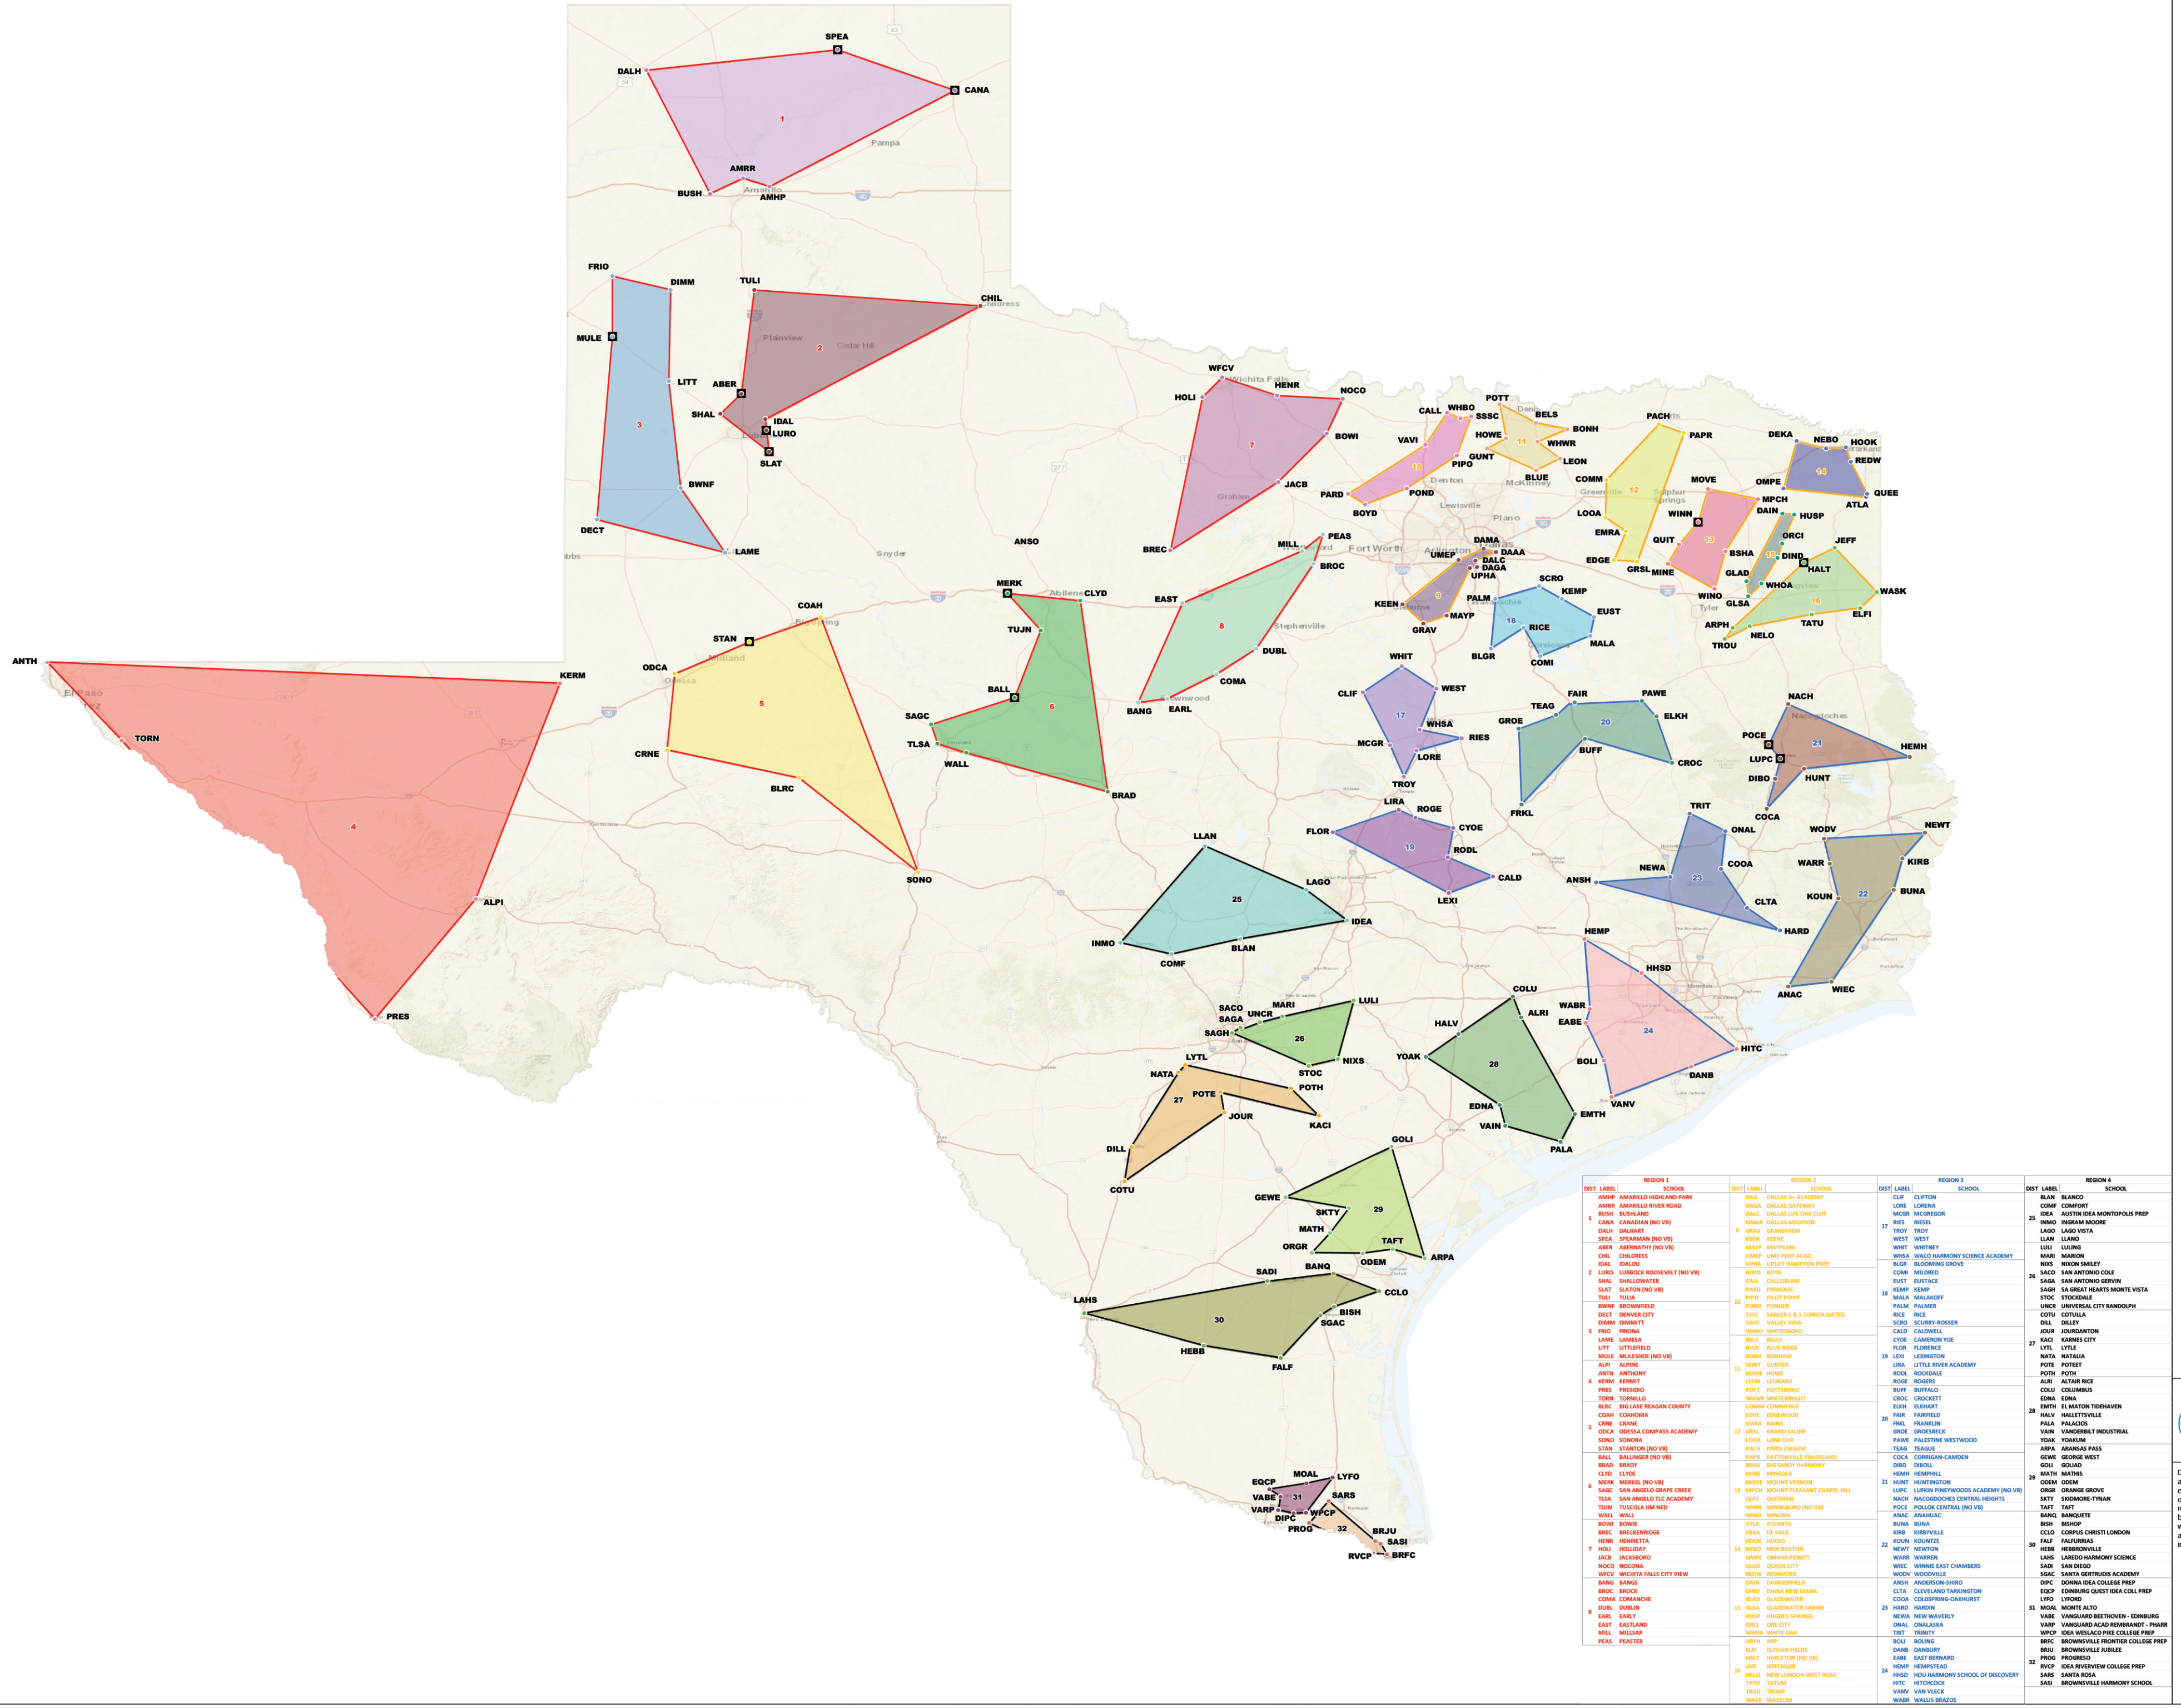

2020-21 - 3A BASKETBALL / VOLLEYBALL

Legend

- Schools
- Boys BB Only
- Girls BB Only
- No VB

Region 1

- District 1
- District 2
- District 3
- District 4
- District 5
- District 6
- District 7
- District 8

Region 2

- District 9
- District 10
- District 11
- District 12
- District 13
- District 14
- District 15
- District 16

Region 3

- District 17
- District 18
- District 19
- District 20
- District 21
- District 22
- District 23
- District 24

Region 4

- District 25
- District 26
- District 27
- District 28
- District 29
- District 30
- District 31
- District 32

Mapping and GIS Services provided by:

www.jonescarter.com

Disclaimer: This product is offered for informational purposes and may not have been prepared for or be suitable for legal, engineering, or surveying purposes. It does not represent an on-the-ground survey and represents only the approximate relative location of property, governmental and/or political boundaries or related facilities to said boundary. No express warranties are made by JLC or Jones | Carter concerning the accuracy, completeness, reliability, or quality of the information included within this exhibit.

1701 Manor Road
Austin, Texas 78722
512-471-0850
www.uilcas.org